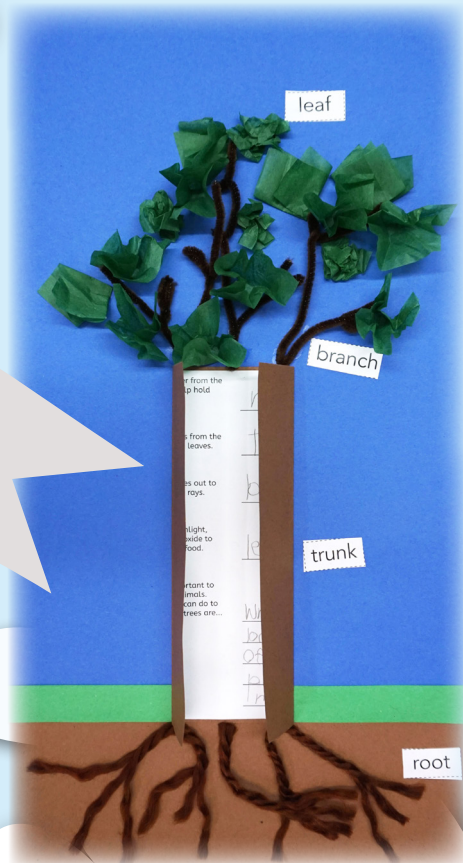

# Earth

# Day!

**Creativity Street®**  
Where Fun & Imagination Meet™

**RIVERSIDE 3D™**

**Trait-tex®**  
YARN

Use art to help teach students the parts of a tree, and why it's important to take care of our trees and our Earth!

### KolorFast® Tissue

This assortment contains 10 popular, non-bleeding tissue colors. Cut it, fold it, glue it and crinkle it. Both the color and strength of KolorFast® Tissue will hold firm. PAC58970 Assorted, 10 colors, 20"x 30" , 100 Sheets

### Creativity Street® Jumbo Chenille Stems

Chenille stems are an essential craft medium for classrooms. Use them to add dimension, texture and color to flat projects. CKC711001 Assorted, 10 colors, 6mm x 12" , 100/Pkg.